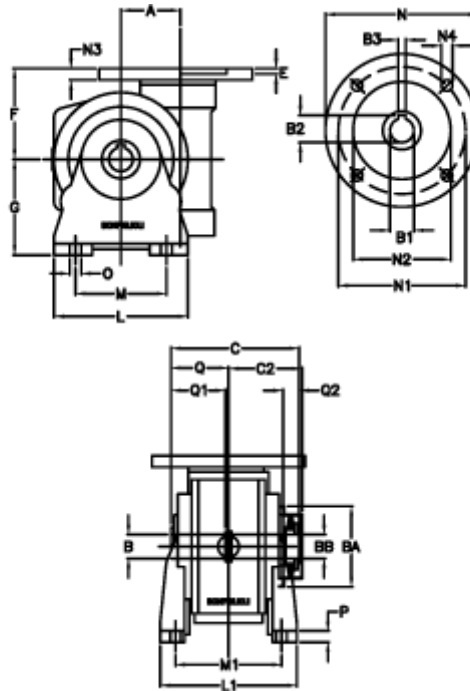

Article number: 390204402832736

Description: Worm Gear with Torque Limiter  
VF 44-L2-V-28-P71B5

## Measures

a	= 44.60	C2	= 48	M1	= 81.0	Q	= 32.0
B	= 18	Description	= VF 44V-xx-71B5	N	= 160	Q1	= 32
B1 E7	= 14	E	= 2.0	N1	= 130	Q2	= 12
B2	= 16.3	F	= 65	N2	= 110		
B3 H9	= 5	g	= 72	N3	= 10.5		
BA	= 40	L	= 90	N4	= 9,5		
BB H7	= 11	L1	= 98.0	O	= 8.5		
C	= 79	m	= 52	P	= 10		